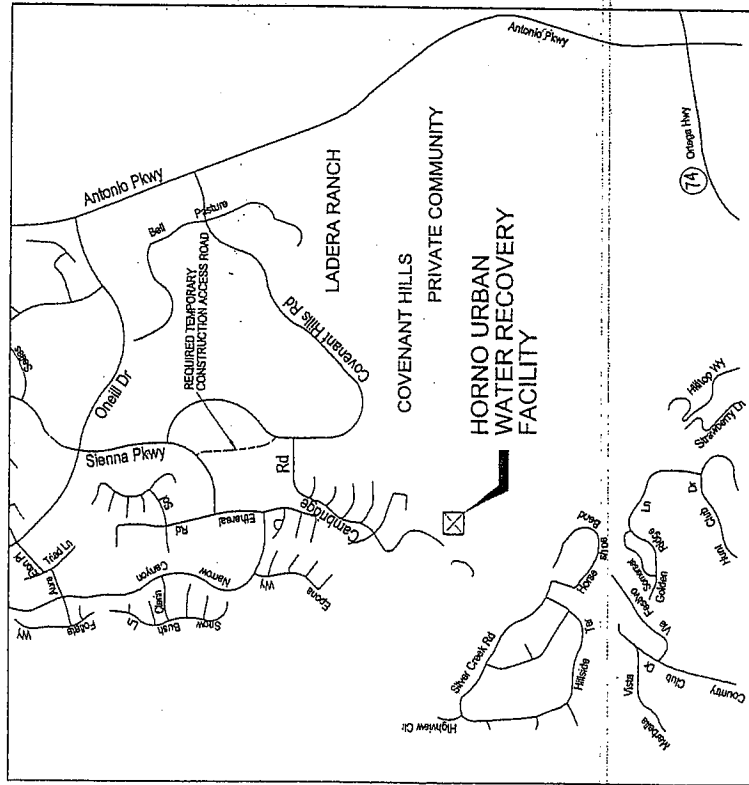

HORNO URBAN WATER RECOVERY FACILITY

LOCATION MAP

NOT TO SCALE

VICINITY MAP

NOT TO SCALE